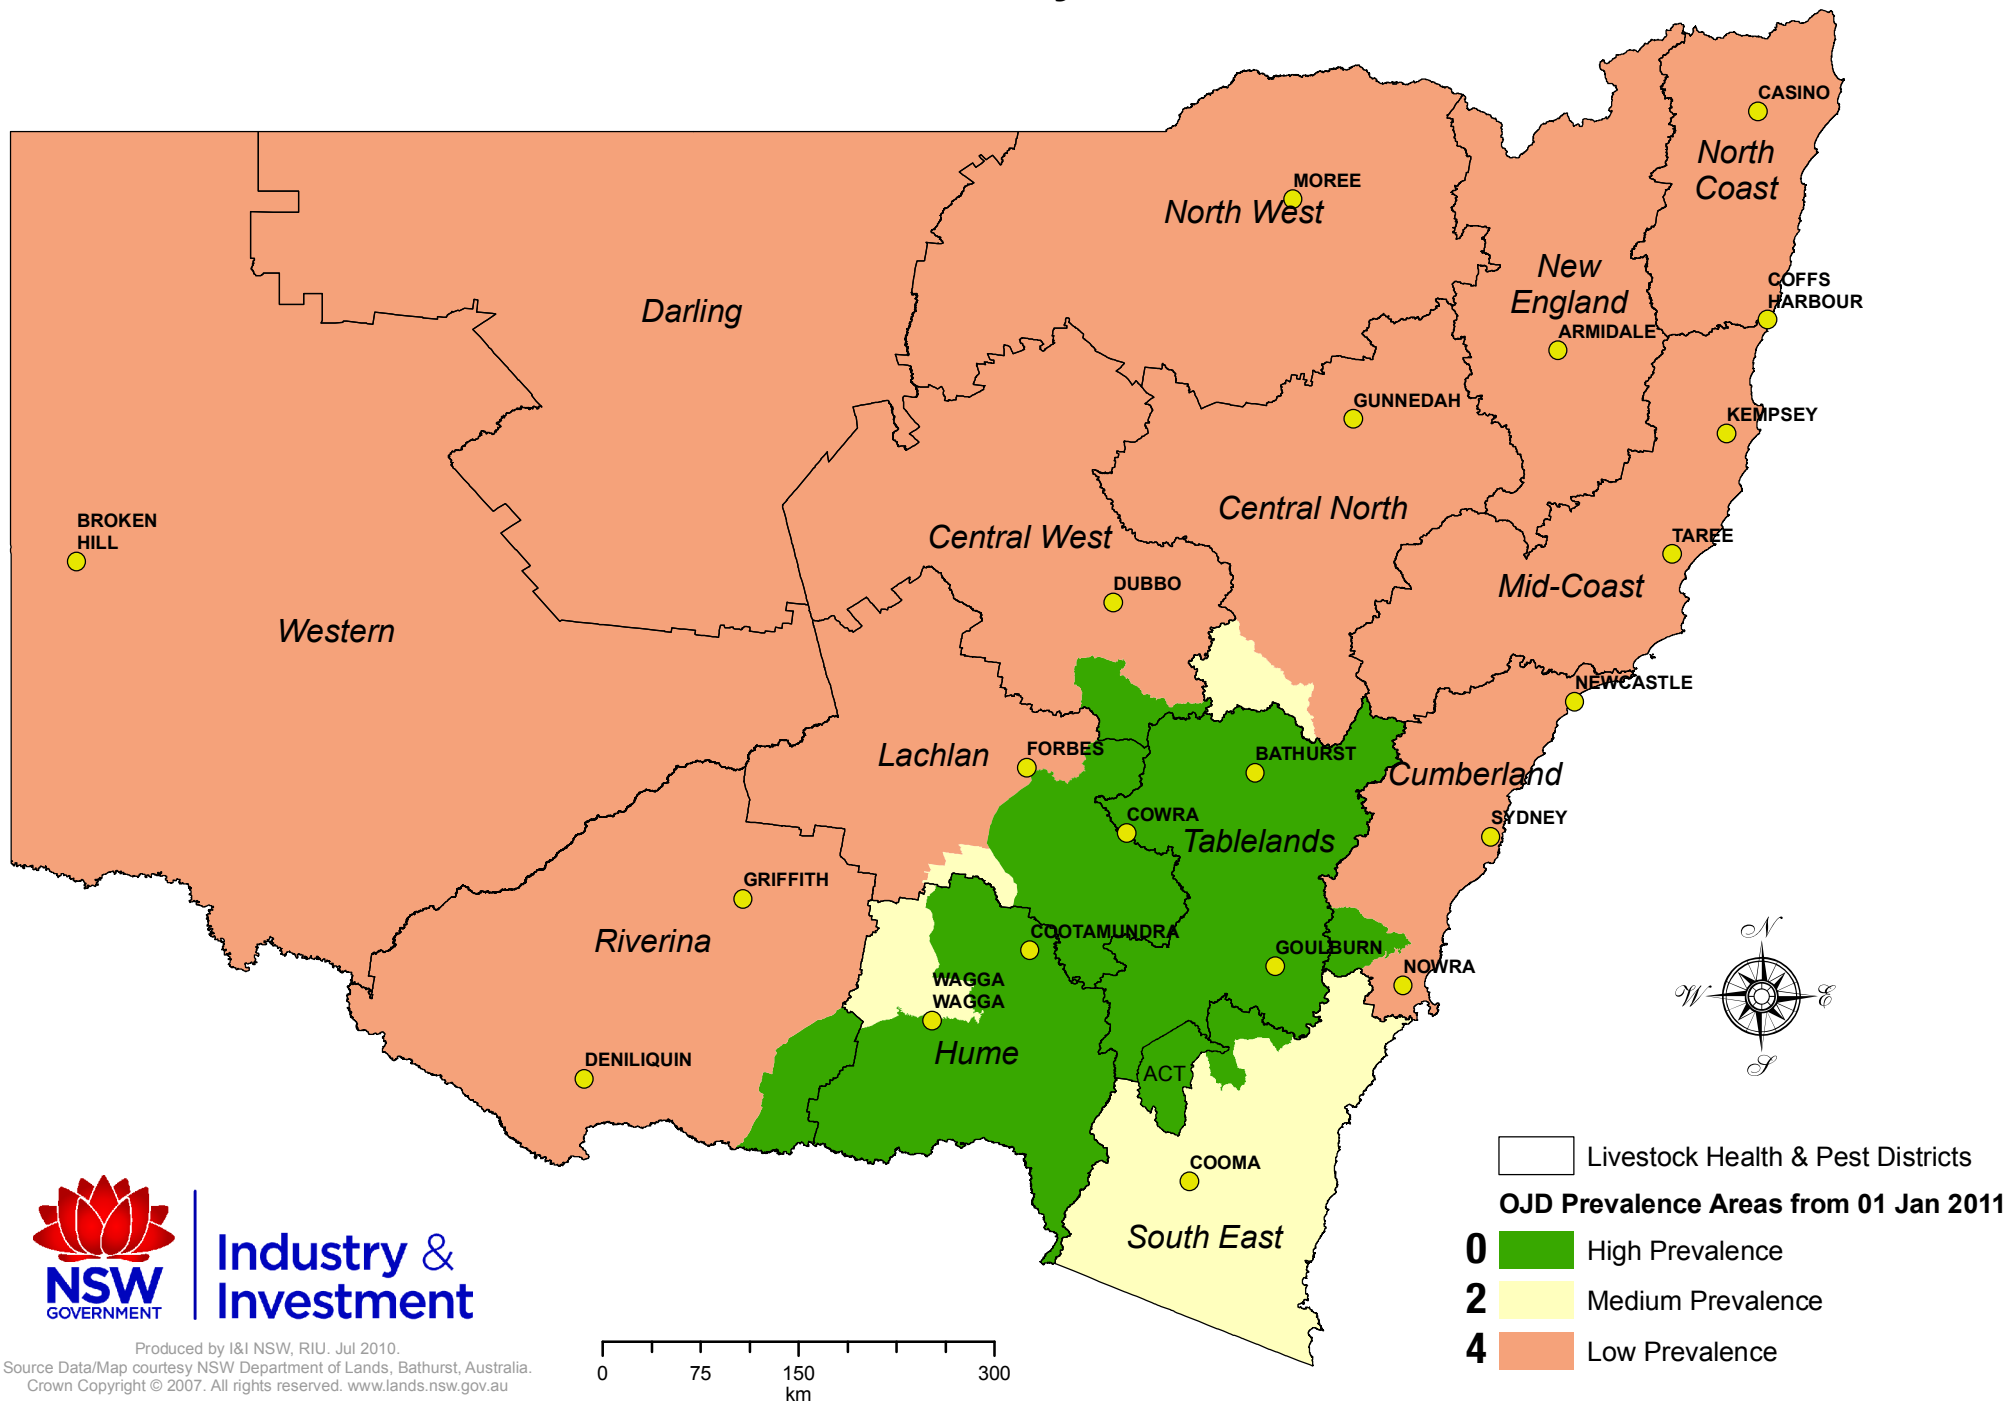

NSW OJD Prevalence Areas effective 1 January 2011

Industry & Investment

Produced by I&I NSW, RIU, Jul 2010.
Source Data/Map courtesy NSW Department of Lands, Bathurst, Australia.
Crown Copyright © 2007. All rights reserved. www.lands.nsw.gov.au